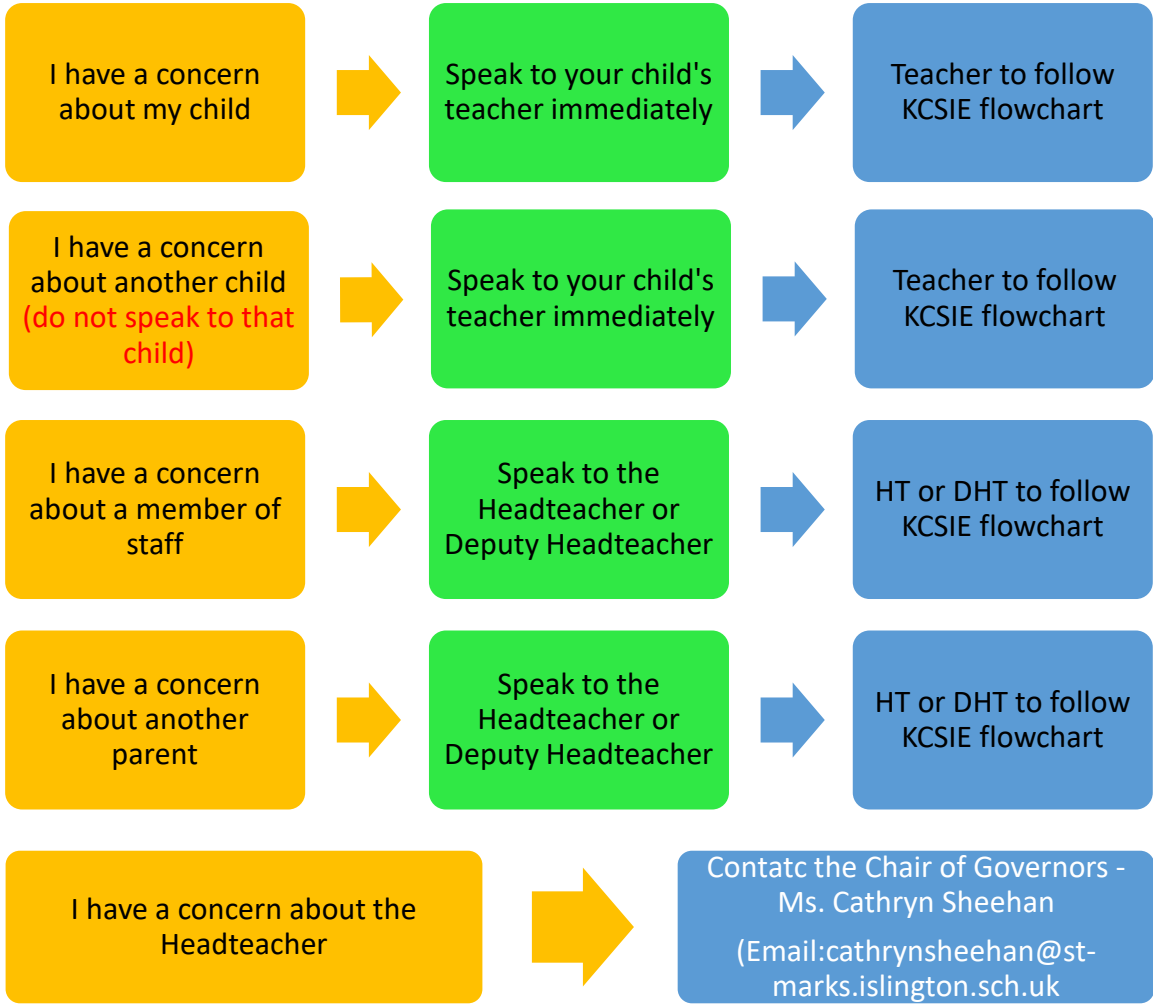

Keeping Children Safe Parent Flow Chart

Safeguarding our children, is everyone's responsibility!

Designated Safeguarding Officers

Mr McEleney
Deputy Lead

Mrs Bearfoot
Deputy Lead

Mrs Vitrano
Lead

Ms Braithwaite
Deputy Lead

Ms Sheehan
C.P. Governor